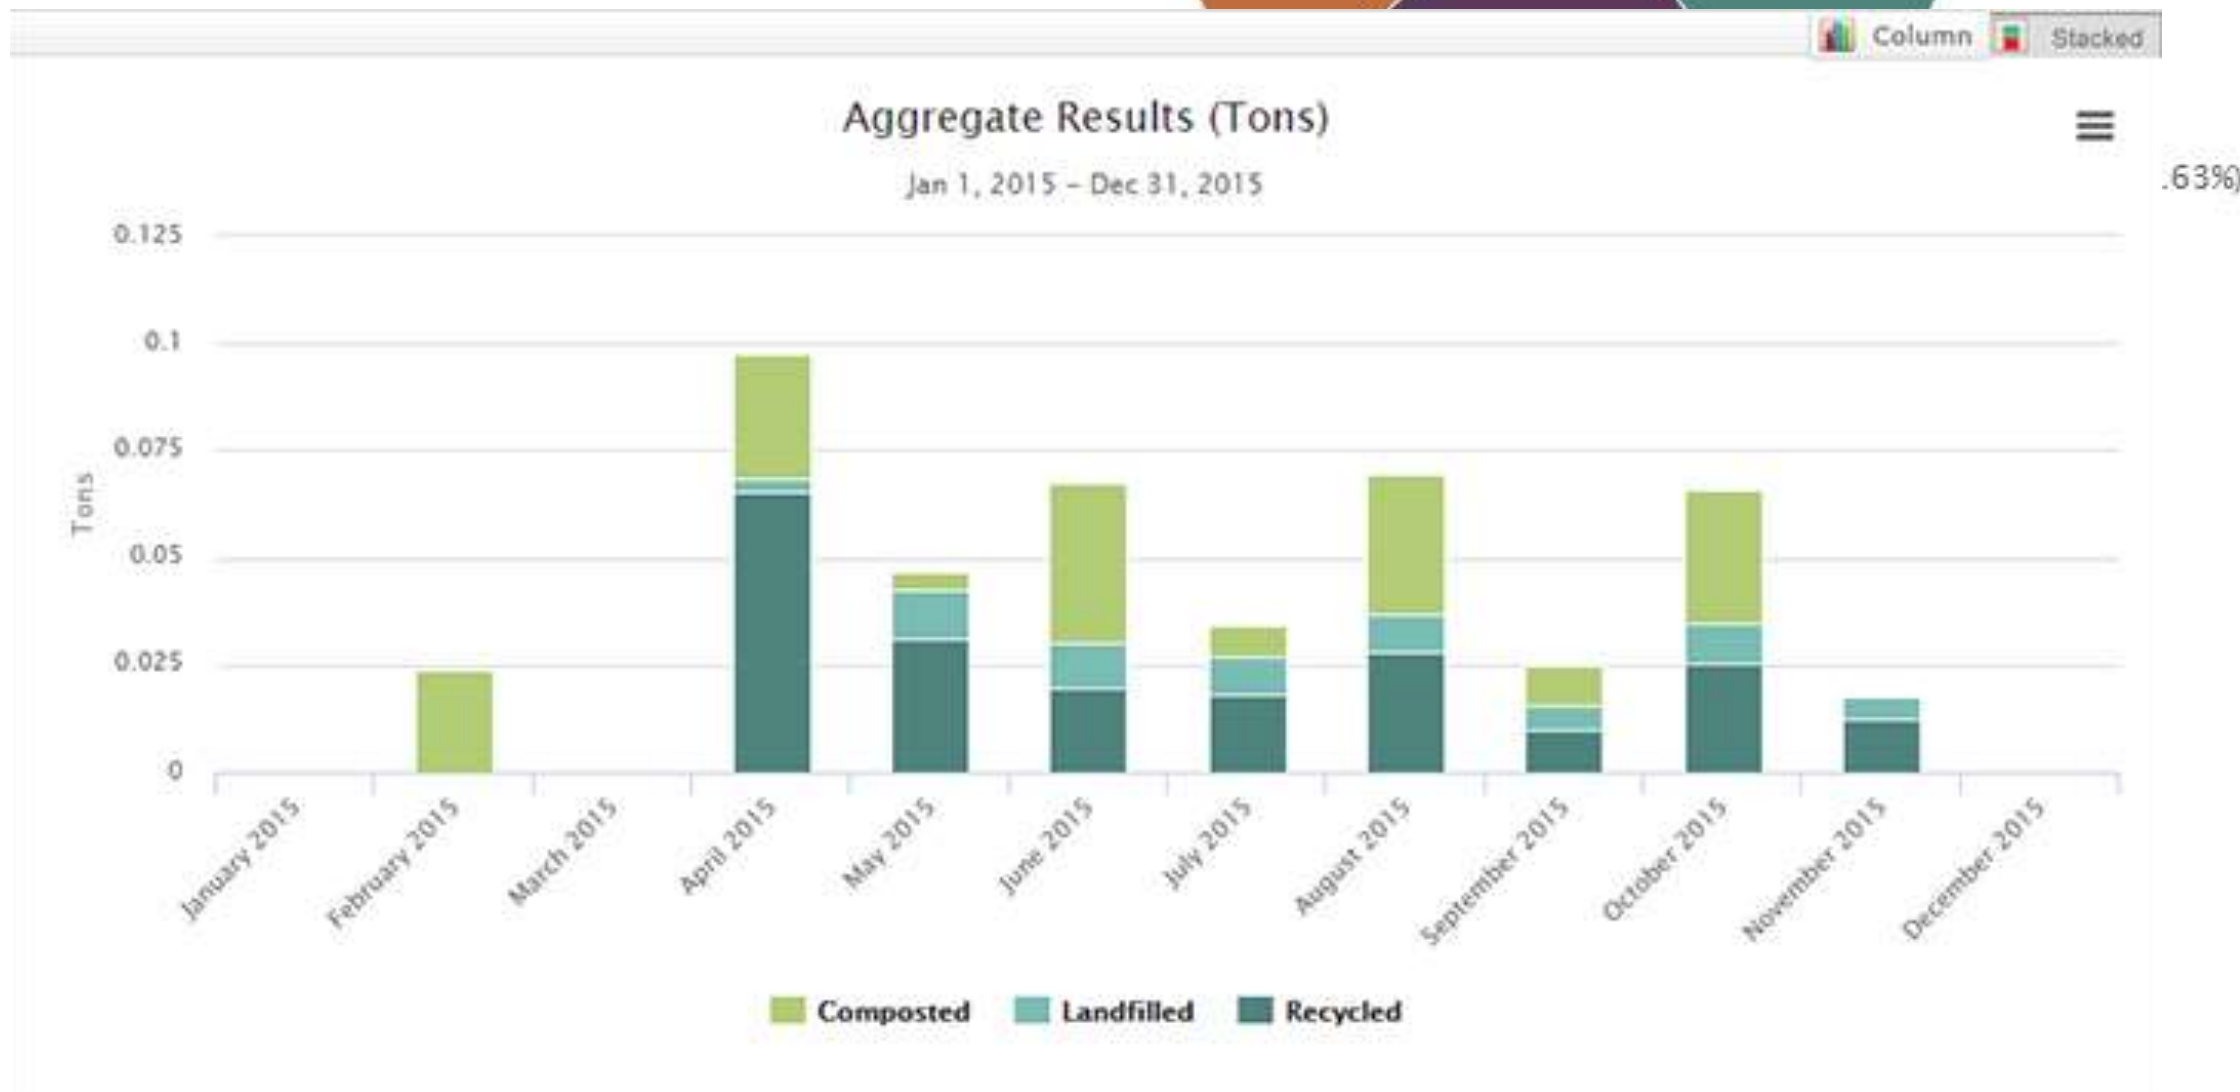

Snapshot Summary (Tons)

January 01, 2011 - December 31, 2014