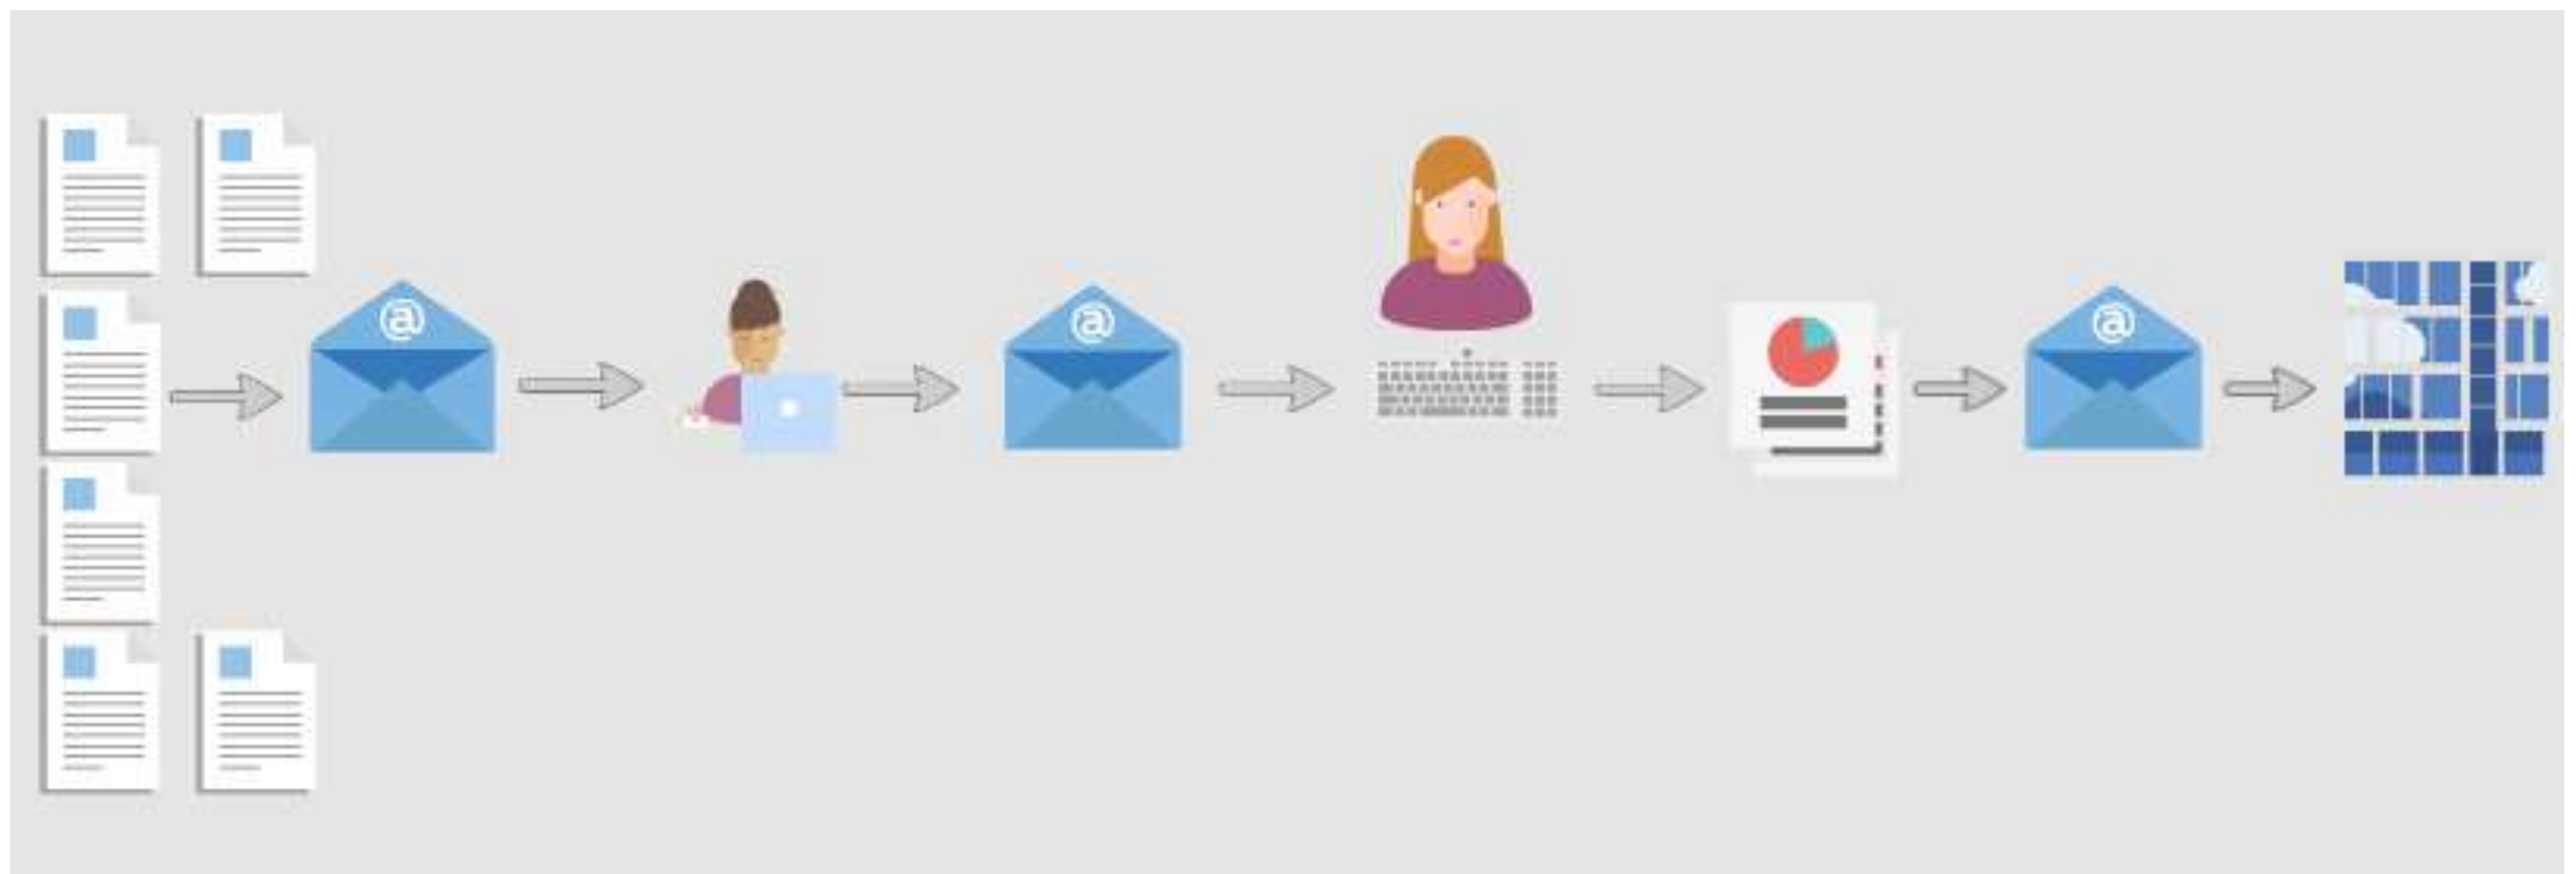

Regional Hauler Reporting – PORTLAND METRO

- 1.5 million people
- 6 local governments
- 55 haulers

Complex Hauler Reporting

Old System

Key Objectives

- Better quality data
- Detailed analytics
- Standardization
- Integration