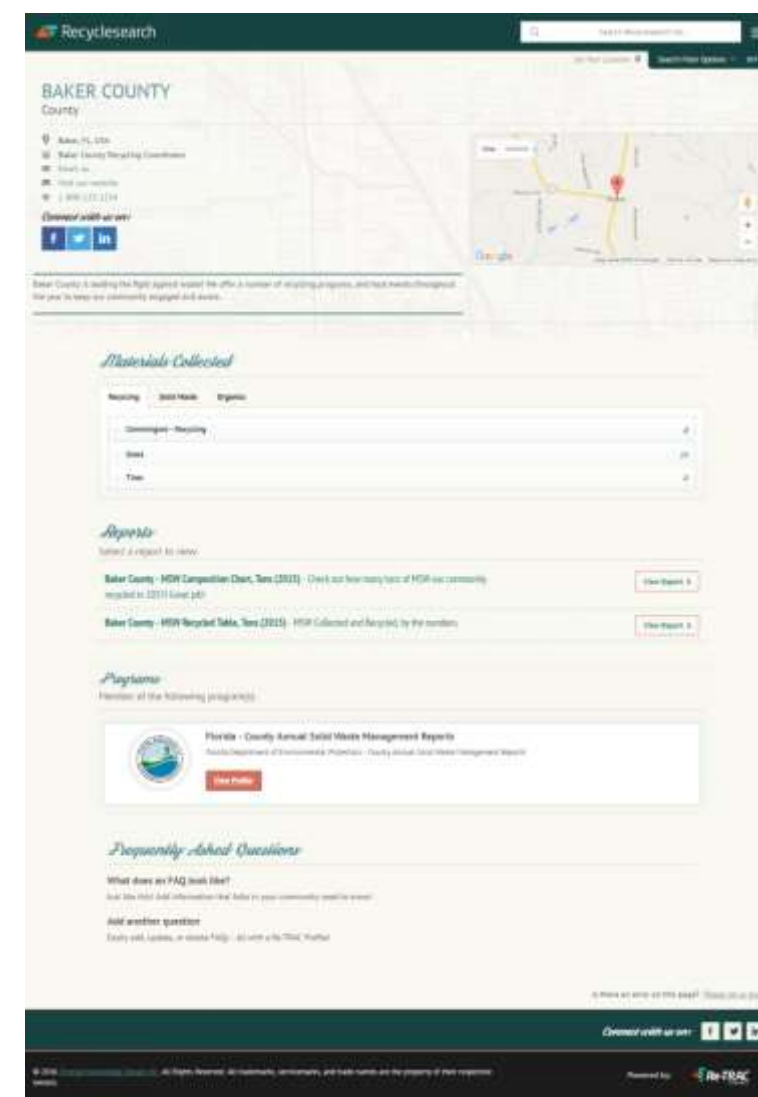

Results are meant to be shared...

- Share your recycling achievements on Recyclesearch.com by creating a Re-TRAC Profile

Re-TRAC Profile

Promote your organization and highlight your achievements:

- Display information about your organization
- Share your results
- Promote program participation
- Integrate your website & social media
- Add materials you collect, FAQs, and more!

Recyclesearch.com

Connect with your community and expand your impact: