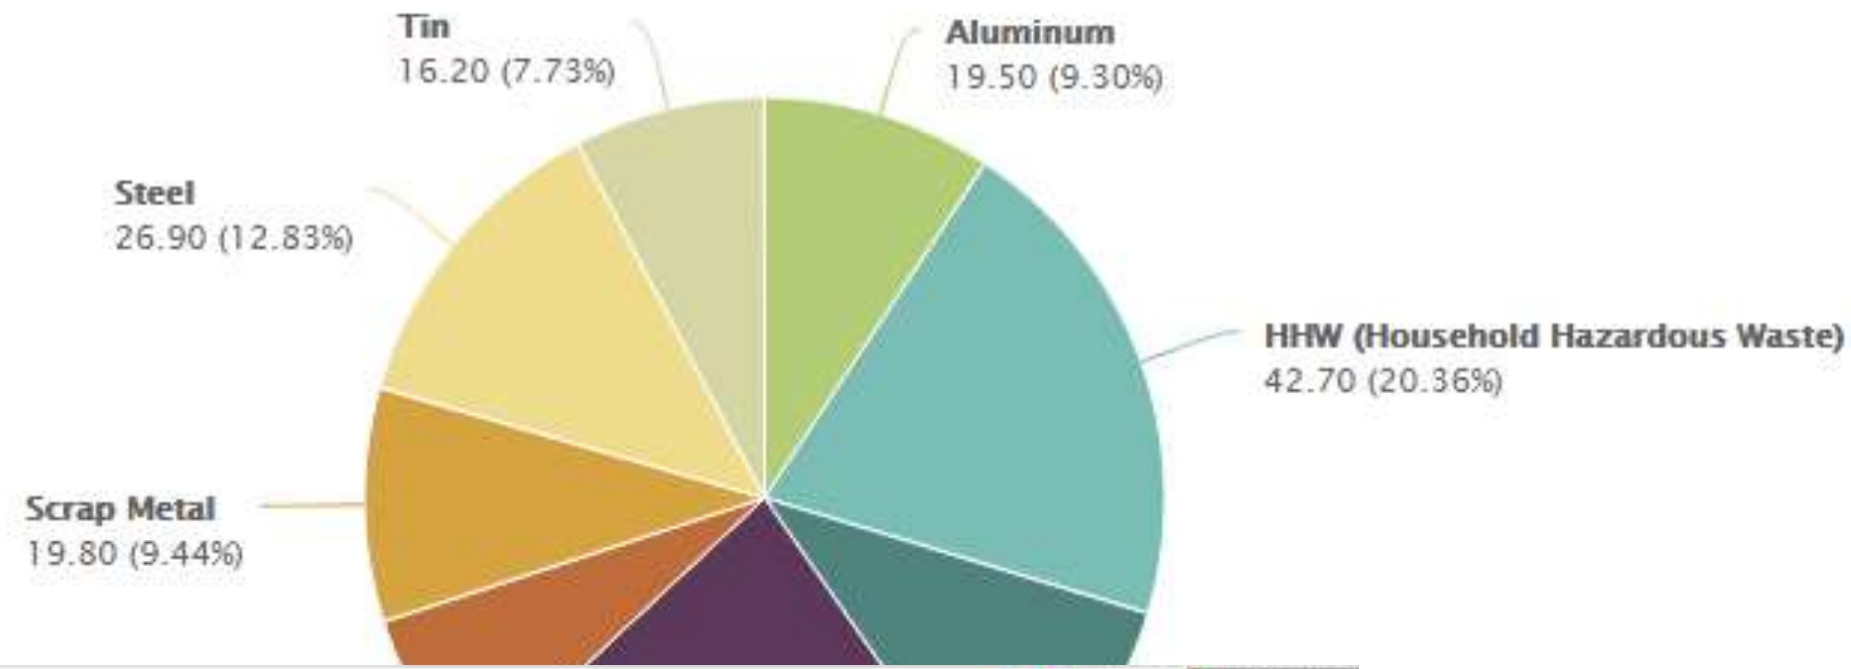

Snapshot Summary (Tons)

January 01, 2011 - December 31, 2014